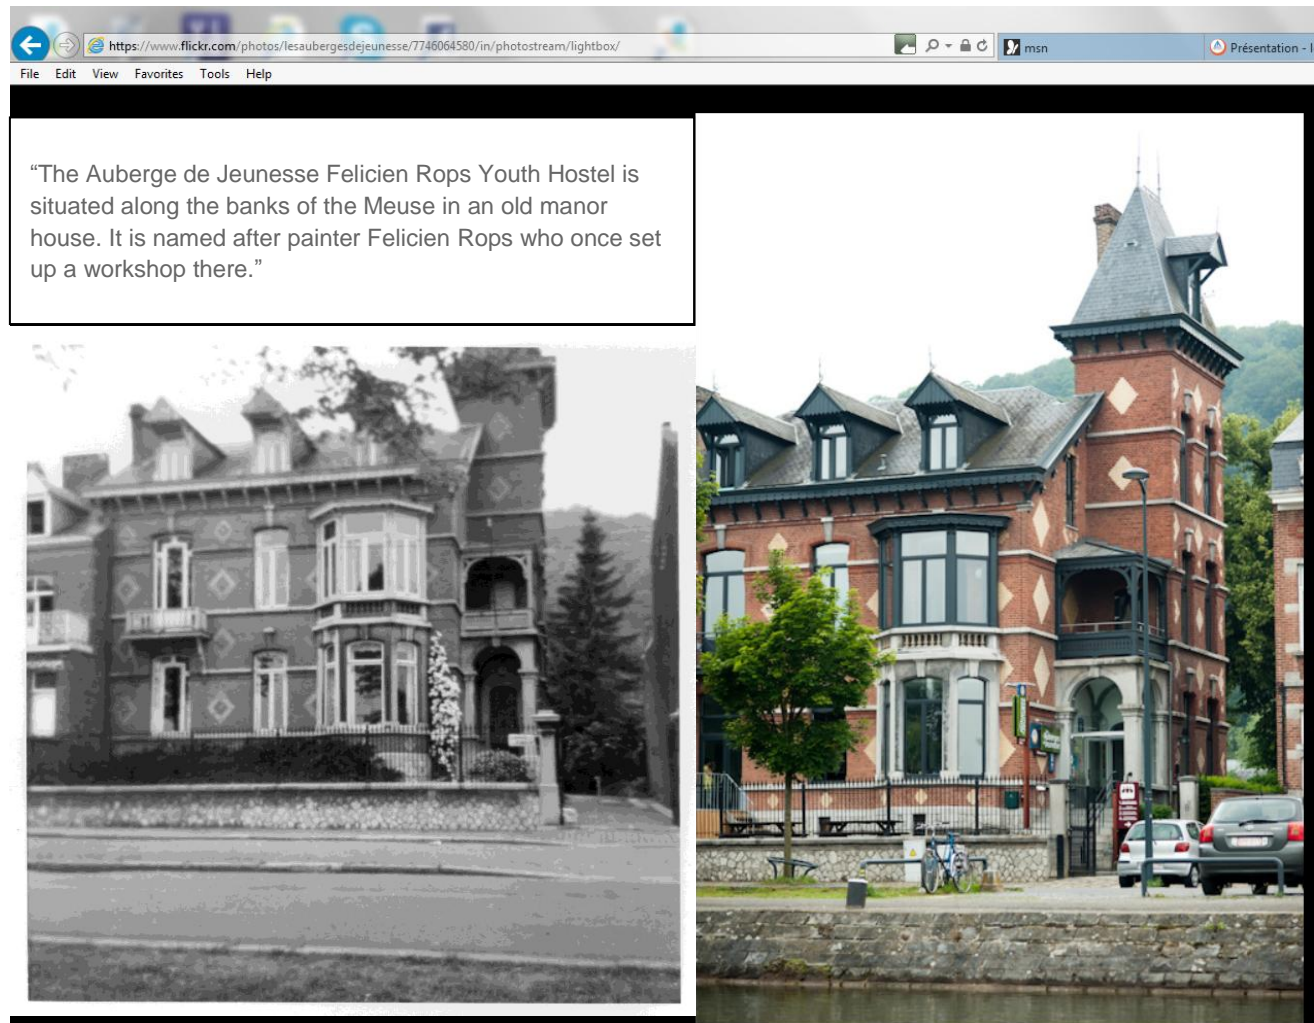

THEN and NOW pics of the Youth Hostel in Namur, Belgium, where a group from MHGS stayed in 1967

Clervaux, Luxembourg YH, (stayed 22 May 1967), closed in 1981 “for safety reasons”

The MHGS group at the Bruges YH